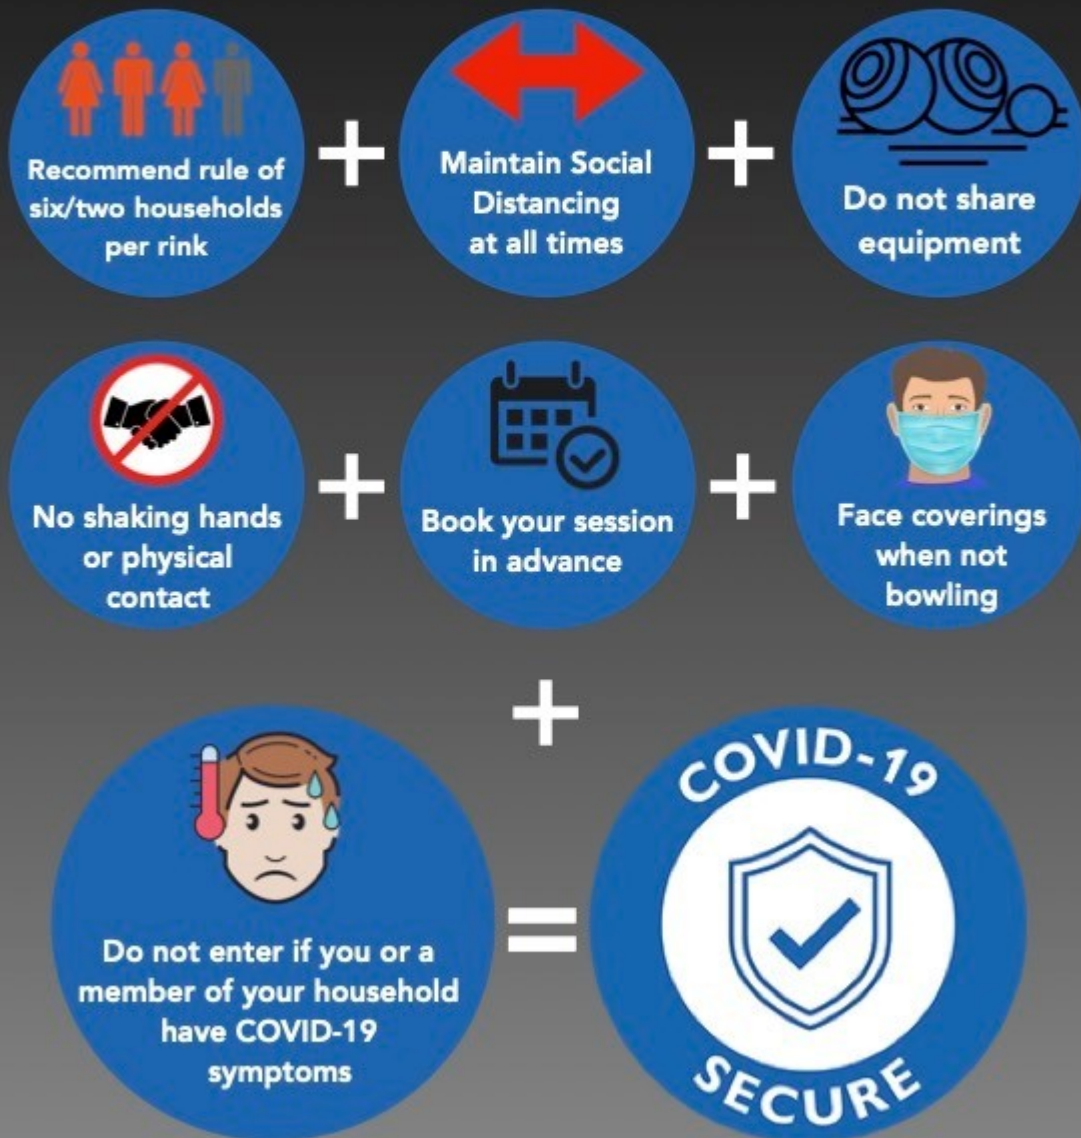

English Indoor Bowling Association Ltd

The National Governing Body for Indoor Level Green Bowls in England

Returning to Indoor Bowls - Step Three

The above guidance is subject to individual clubs. For more specific guidance and arrangements please contact your local club. For details of your nearest club, please visit www.eiba.co.uk